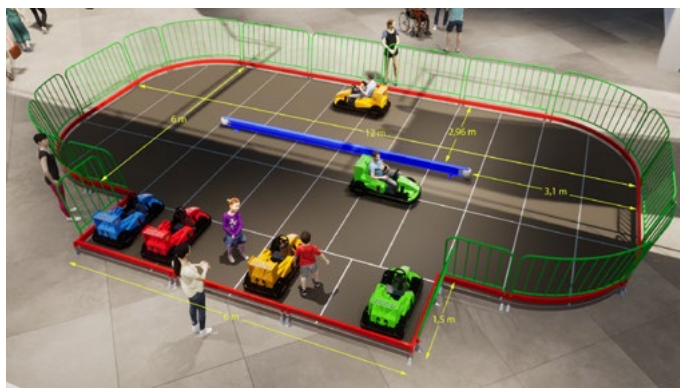

INDOOR TRACK, MOBILE VERSION

6 x 5 m (3 cars/bikes) | 12 x 6 m (6 cars/bikes) | 16 x 18 m (10 cars/bikes)
12 x 6 m (5 cars/bikes) | 16 x 8 m (8 cars/bikes) | 20 x 10 m (10 cars/bikes)