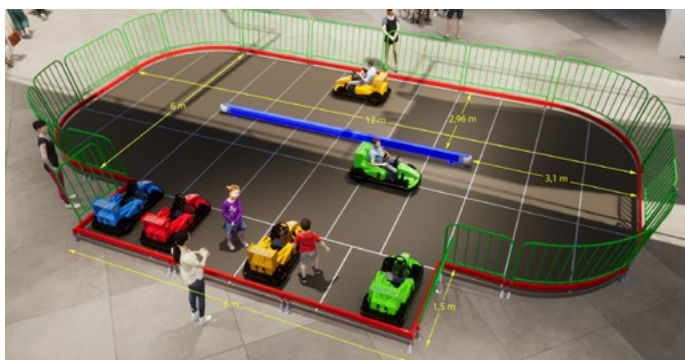

Can control  
 up to 8 mini bumpers

Mode can be changed  
 by pushing a button

Easy parameter setting

Platform: ground  
 installation (photos)  
 or portable.

**Customizable theme**

Cod. C100

## Ufo A113

**Dimensions:** 70 x 70 x 60 cm  
**Weight:** 35 kg + battery, 2 Engines  
 1 seat, 1 accelerator  
**Battery:** Autonomy 6h, Charging 6h  
 Remote console for parents

# SMALL CARS & MINI BUMPERS Tracks

## SMALL CARS TRACK, INDOOR & OUTDOOR

6 x 5 m (3 cars) | 12 x 6 m (6 cars) | 16 x 18 m (10 cars)  
 12 x 6 m (5 cars) | 16 x 8 m (8 cars) | 20 x 10 m (10 cars)