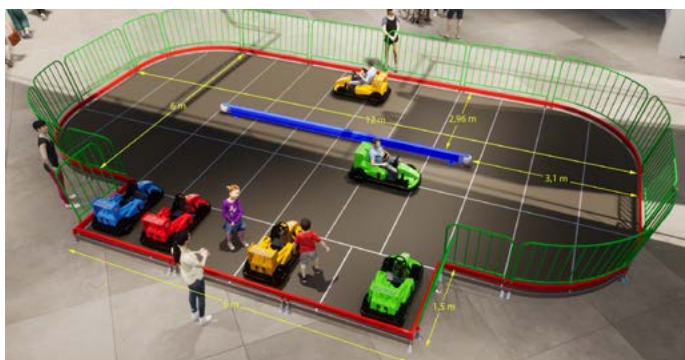

[MINI BUMPERS]
4.5 x 4.5 m (5 bumpers)
6 x 6 m (9 bumpers)
7.5 x 7.5 m (14 bumpers)

Installation:

+ Indoor & outdoor
+ Several types of track borders
+ Themed cars and tracks
+ Custom projects

**Turnkey solutions based on
available space**

Cod. C101

**[JUMBO, UFO]
 REMOTE CONSOLE
 ALLOWS PARENTS
 TO DRIVE THEIR KIDS**

Can control
 up to 8 mini bumpers

Mode can be changed
 by pushing a button

Easy parameter setting

Platform: ground
 installation (photos)
 or portable.

Customizable theme

Cod. C100

Ufo A113

Dimensions: 70 x 70 x 60 cm
Weight: 35 kg + battery, **2 Engines**
 1 seat, 1 accelerator
Battery: Autonomy 6h, Charging 6h
Remote console for parents

SMALL CARS & MINI BUMPERS Tracks

SMALL CARS TRACK, INDOOR & OUTDOOR

6 x 5 m (3 cars) | 12 x 6 m (6 cars) | 16 x 18 m (10 cars)
 12 x 6 m (5 cars) | 16 x 8 m (8 cars) | 20 x 10 m (10 cars)

MINI BUMPERS TRACK, INDOOR & OUTDOOR

3 x 4.5 (4 bumpers) | 4.5 x 4.5 m (5 bumpers)
 6 x 6 m (9 bumpers) | 7.5 x 7.5 m (14 bumpers)